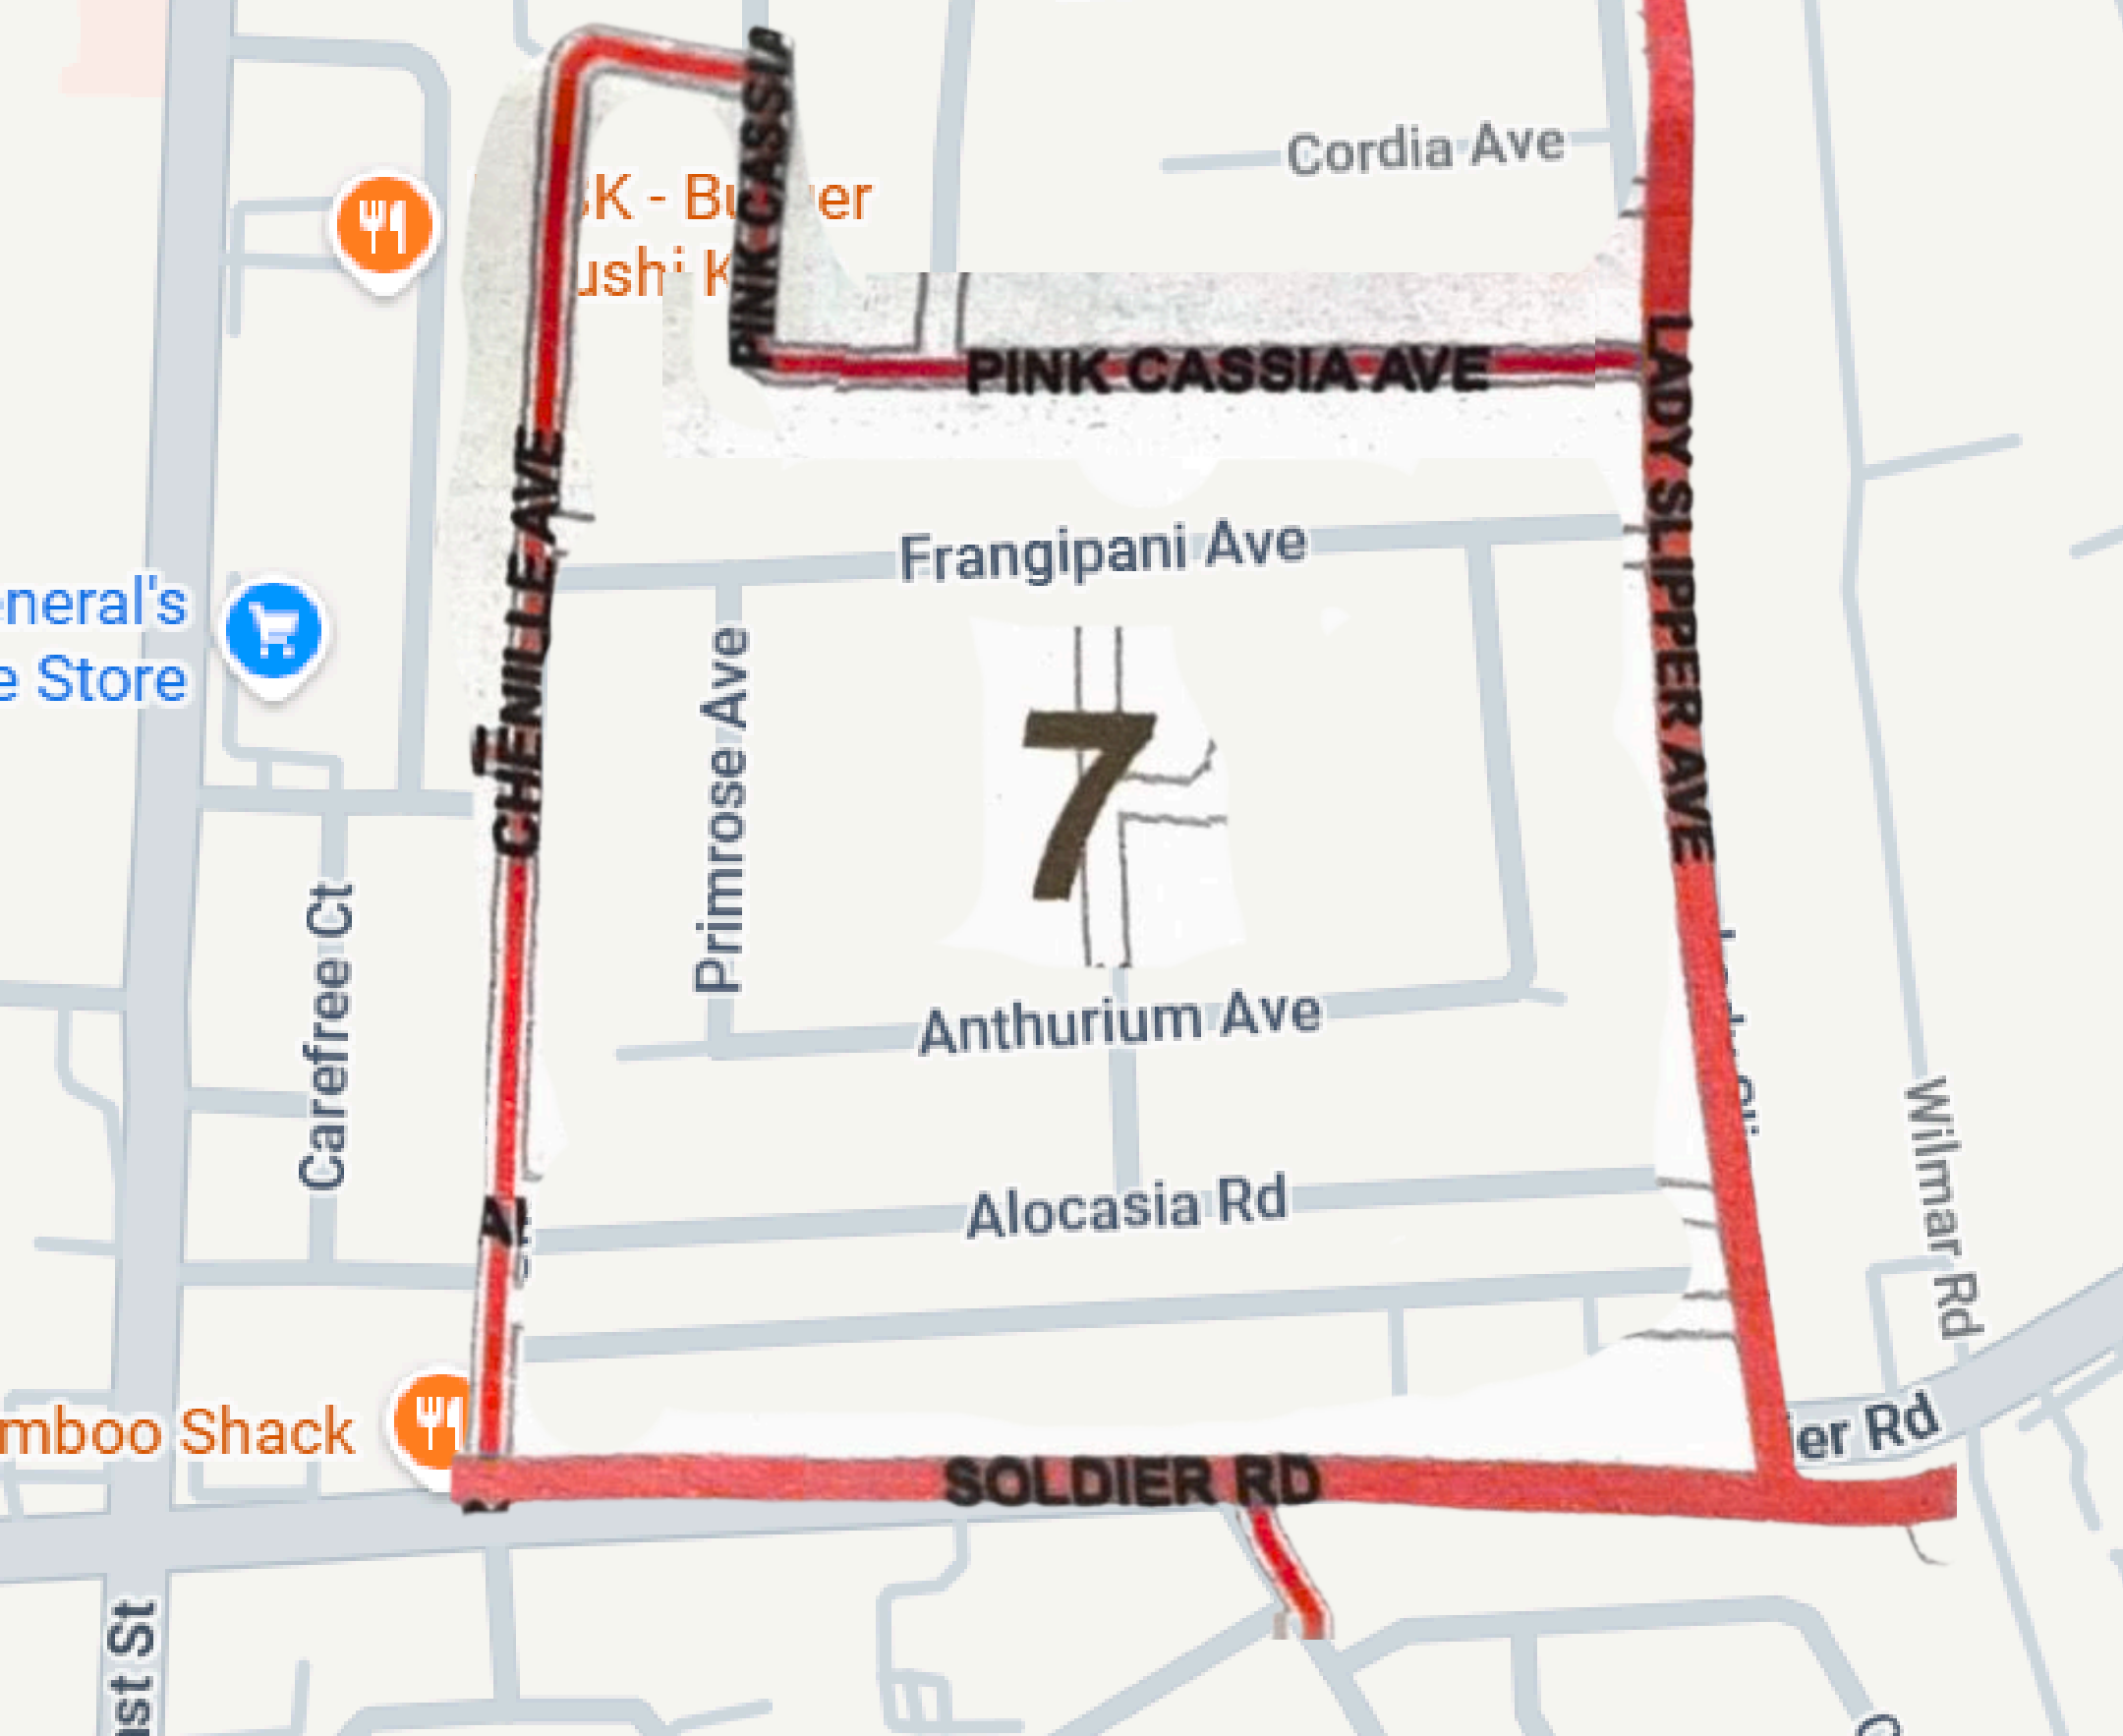

Garden Hills Polling Division

**Polling Station:
S.C. McPherson Junior High School**

Includes:

- Pink Cassia Avenue
- Alocasia Road
- Chenile Avenue
- Dandelion Avenue
- Frangipani Avenue
- Lady Spider Avenue
- Anthurium Avenue

PICK RICK

vote.rickfox.com