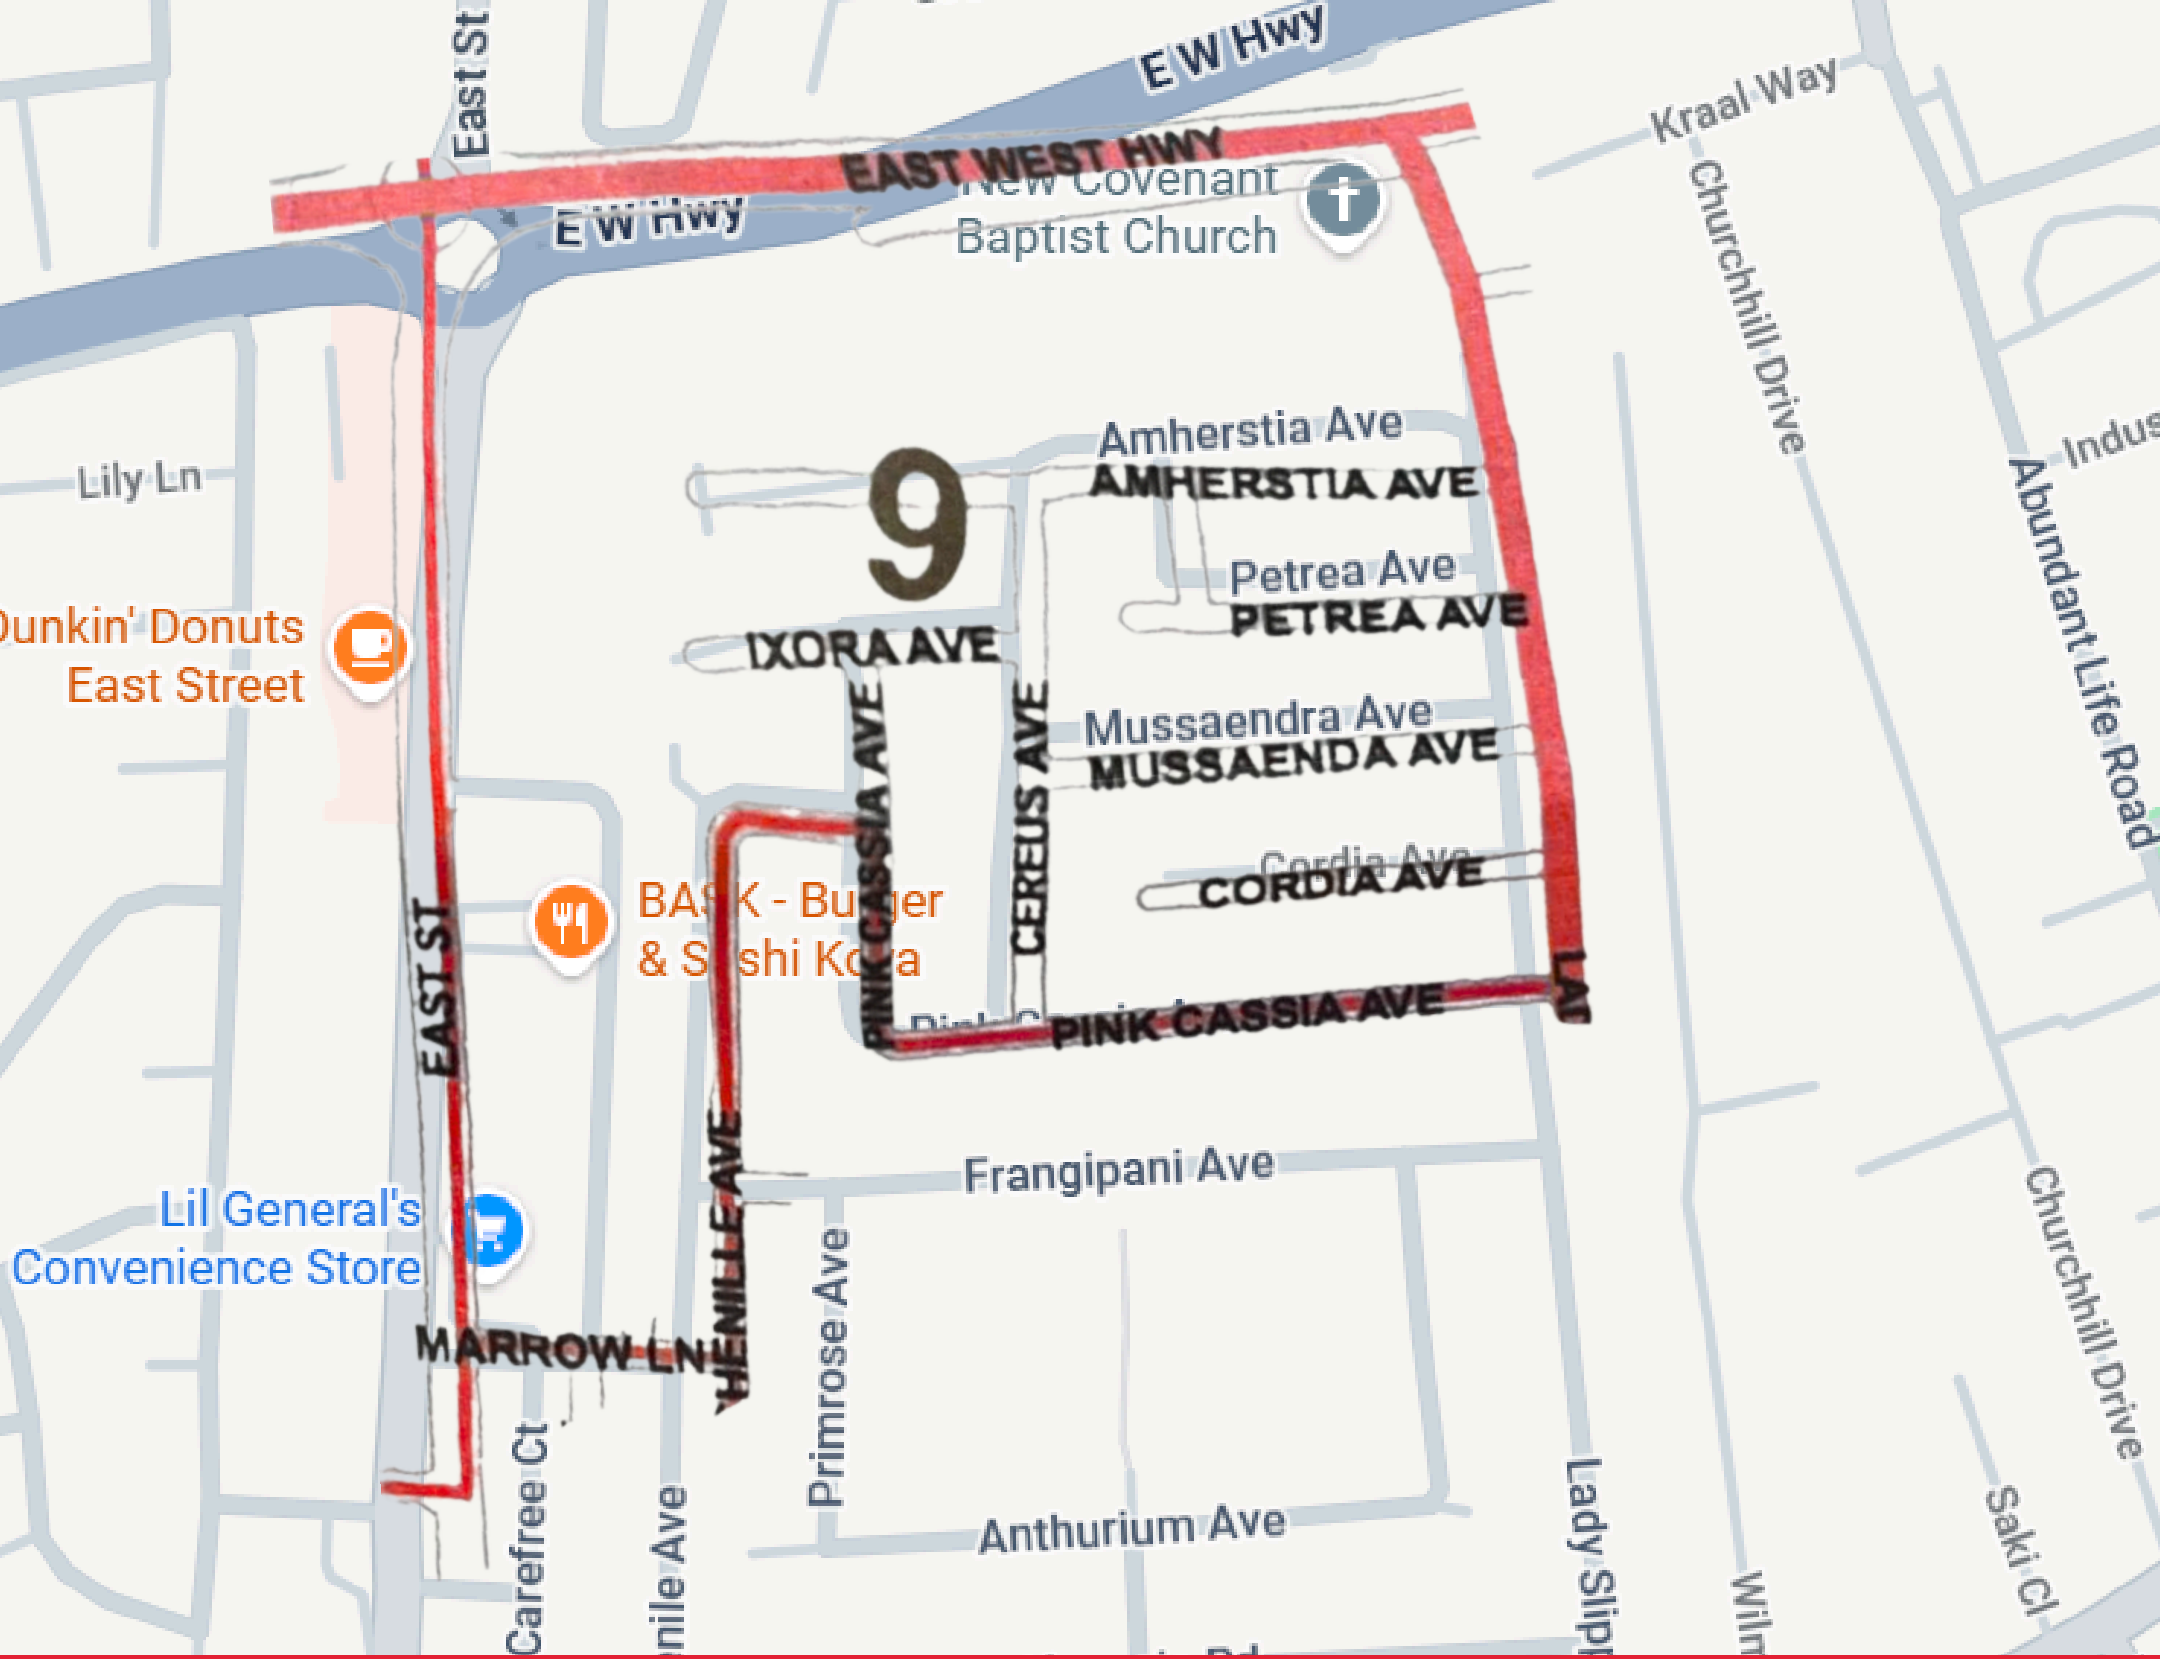

Garden Hills Polling Division

9

**Polling Station:
S.C. McPherson Junior High School**

Includes:

Amherstia Avenue   Ixora Avenue   Petrea Avenue
Cereus Avenue   Cordia Avenue   Mussaendra Ave
Pink Cassia Ave   Chenille Avenue   Marrow Lane
East Street   Lady Spider Avenue

PICK RICK
vote.rickfox.com