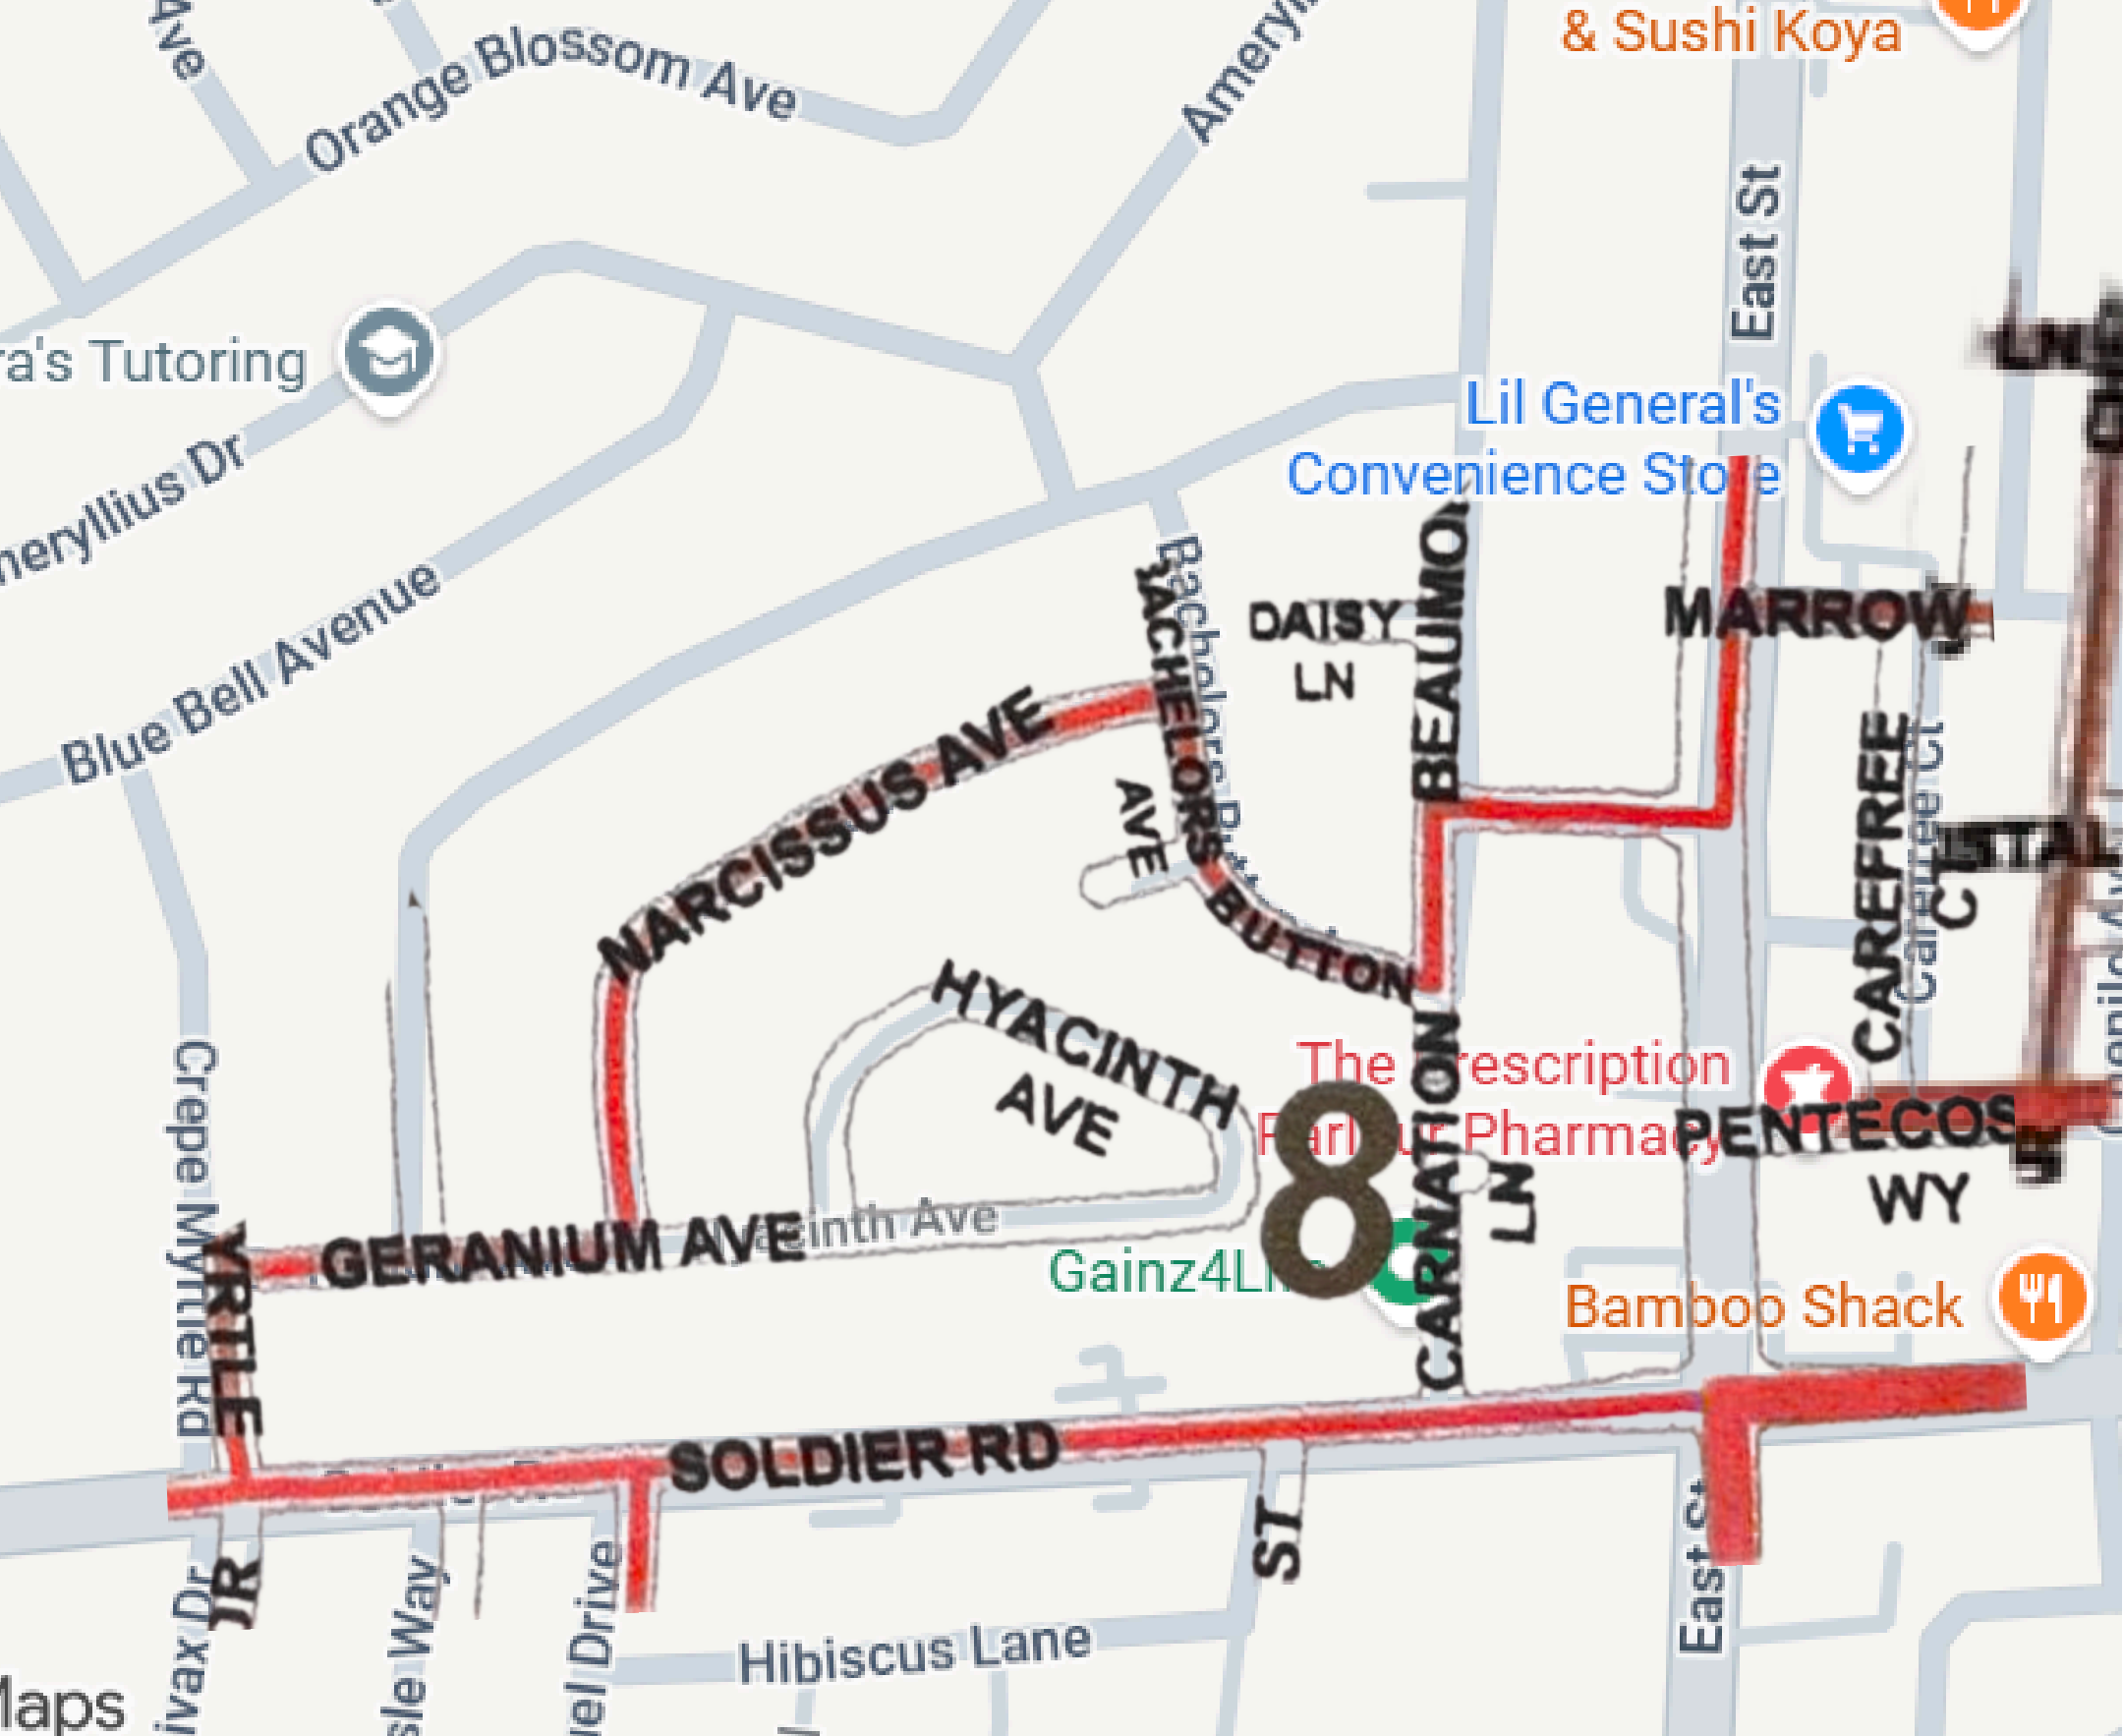

Garden Hills Polling Division

**Polling Station:
S.C. McPherson Junior High School**

Includes:

- Chenille Avenue
- Carefree Court
- Pearson Way
- Beaumontia Drive
- Hyacinth Avenue
- Carnation Lane
- Pentecostal Way
- Geranium Avenue
- Marrow Lane
- Narcissus Ave
- Bachelors Button Ave
- Soldier Road

PICK RICK
vote.rickfox.com