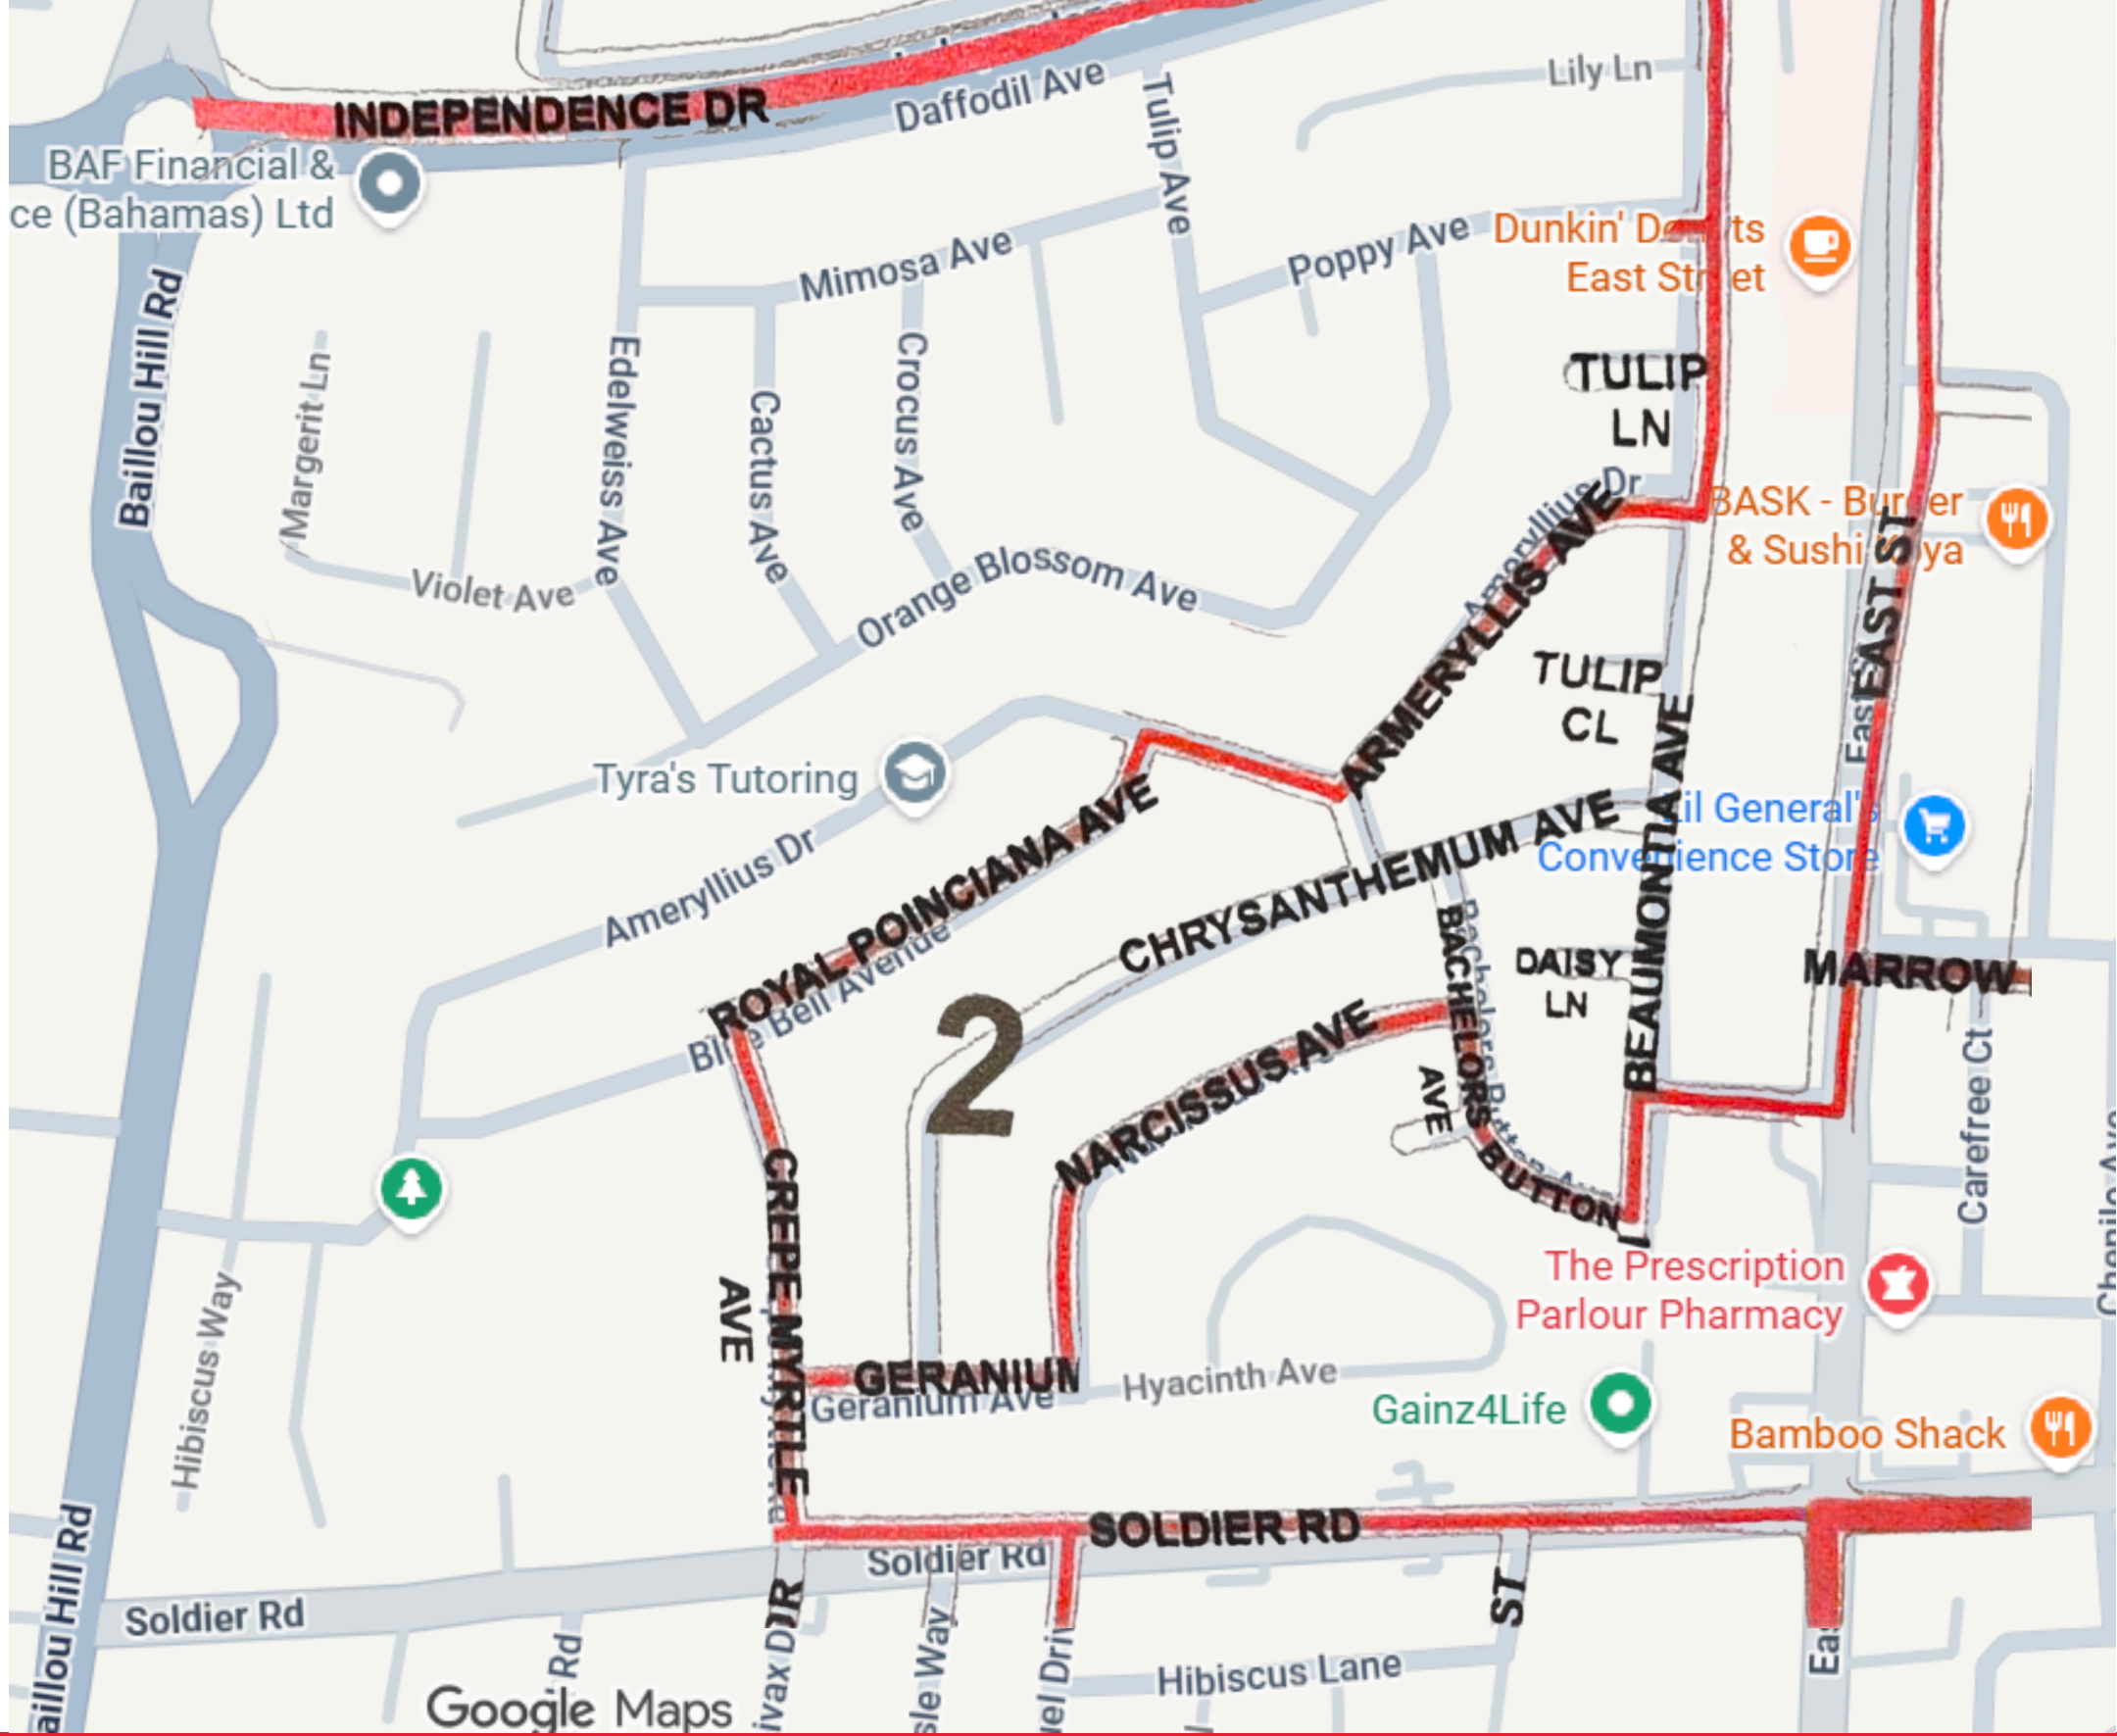

Garden Hills Polling Division

**Polling Station:
A.F. Adderly Junior High School**

Includes:

- | | | |
|-----------------|--------------------|----------------|
| Kim's Crest | Worchester Street | Lancelot Drive |
| Woodstock Road | Beaufort Lane | Sebastian Way |
| Justin Way | Crispin Street | Casbin Road |
| Warwick Terrace | Boiling Brook Road | Coventry Crest |
| | Brakenbury Drive | |

PICK RICK

vote.rickfox.com

Garden Hills Polling Division

2

**Polling Station:
A.F. Adderly Junior High School**

Includes:

Beaumontia Avenue	Daisy Lane
Bachelors Button Avenue	East Street
Armeryllis Avenue	Tulip Close
Crepe Myrtle Avenue	Royal Poincianna Avenue
Narcissus Avenue	Chrysanthemum Avenue

Catnip Close
King's Terrace
Atlantis Drive
Emmanuel Drive

PICK RICK

vote.rickfox.com