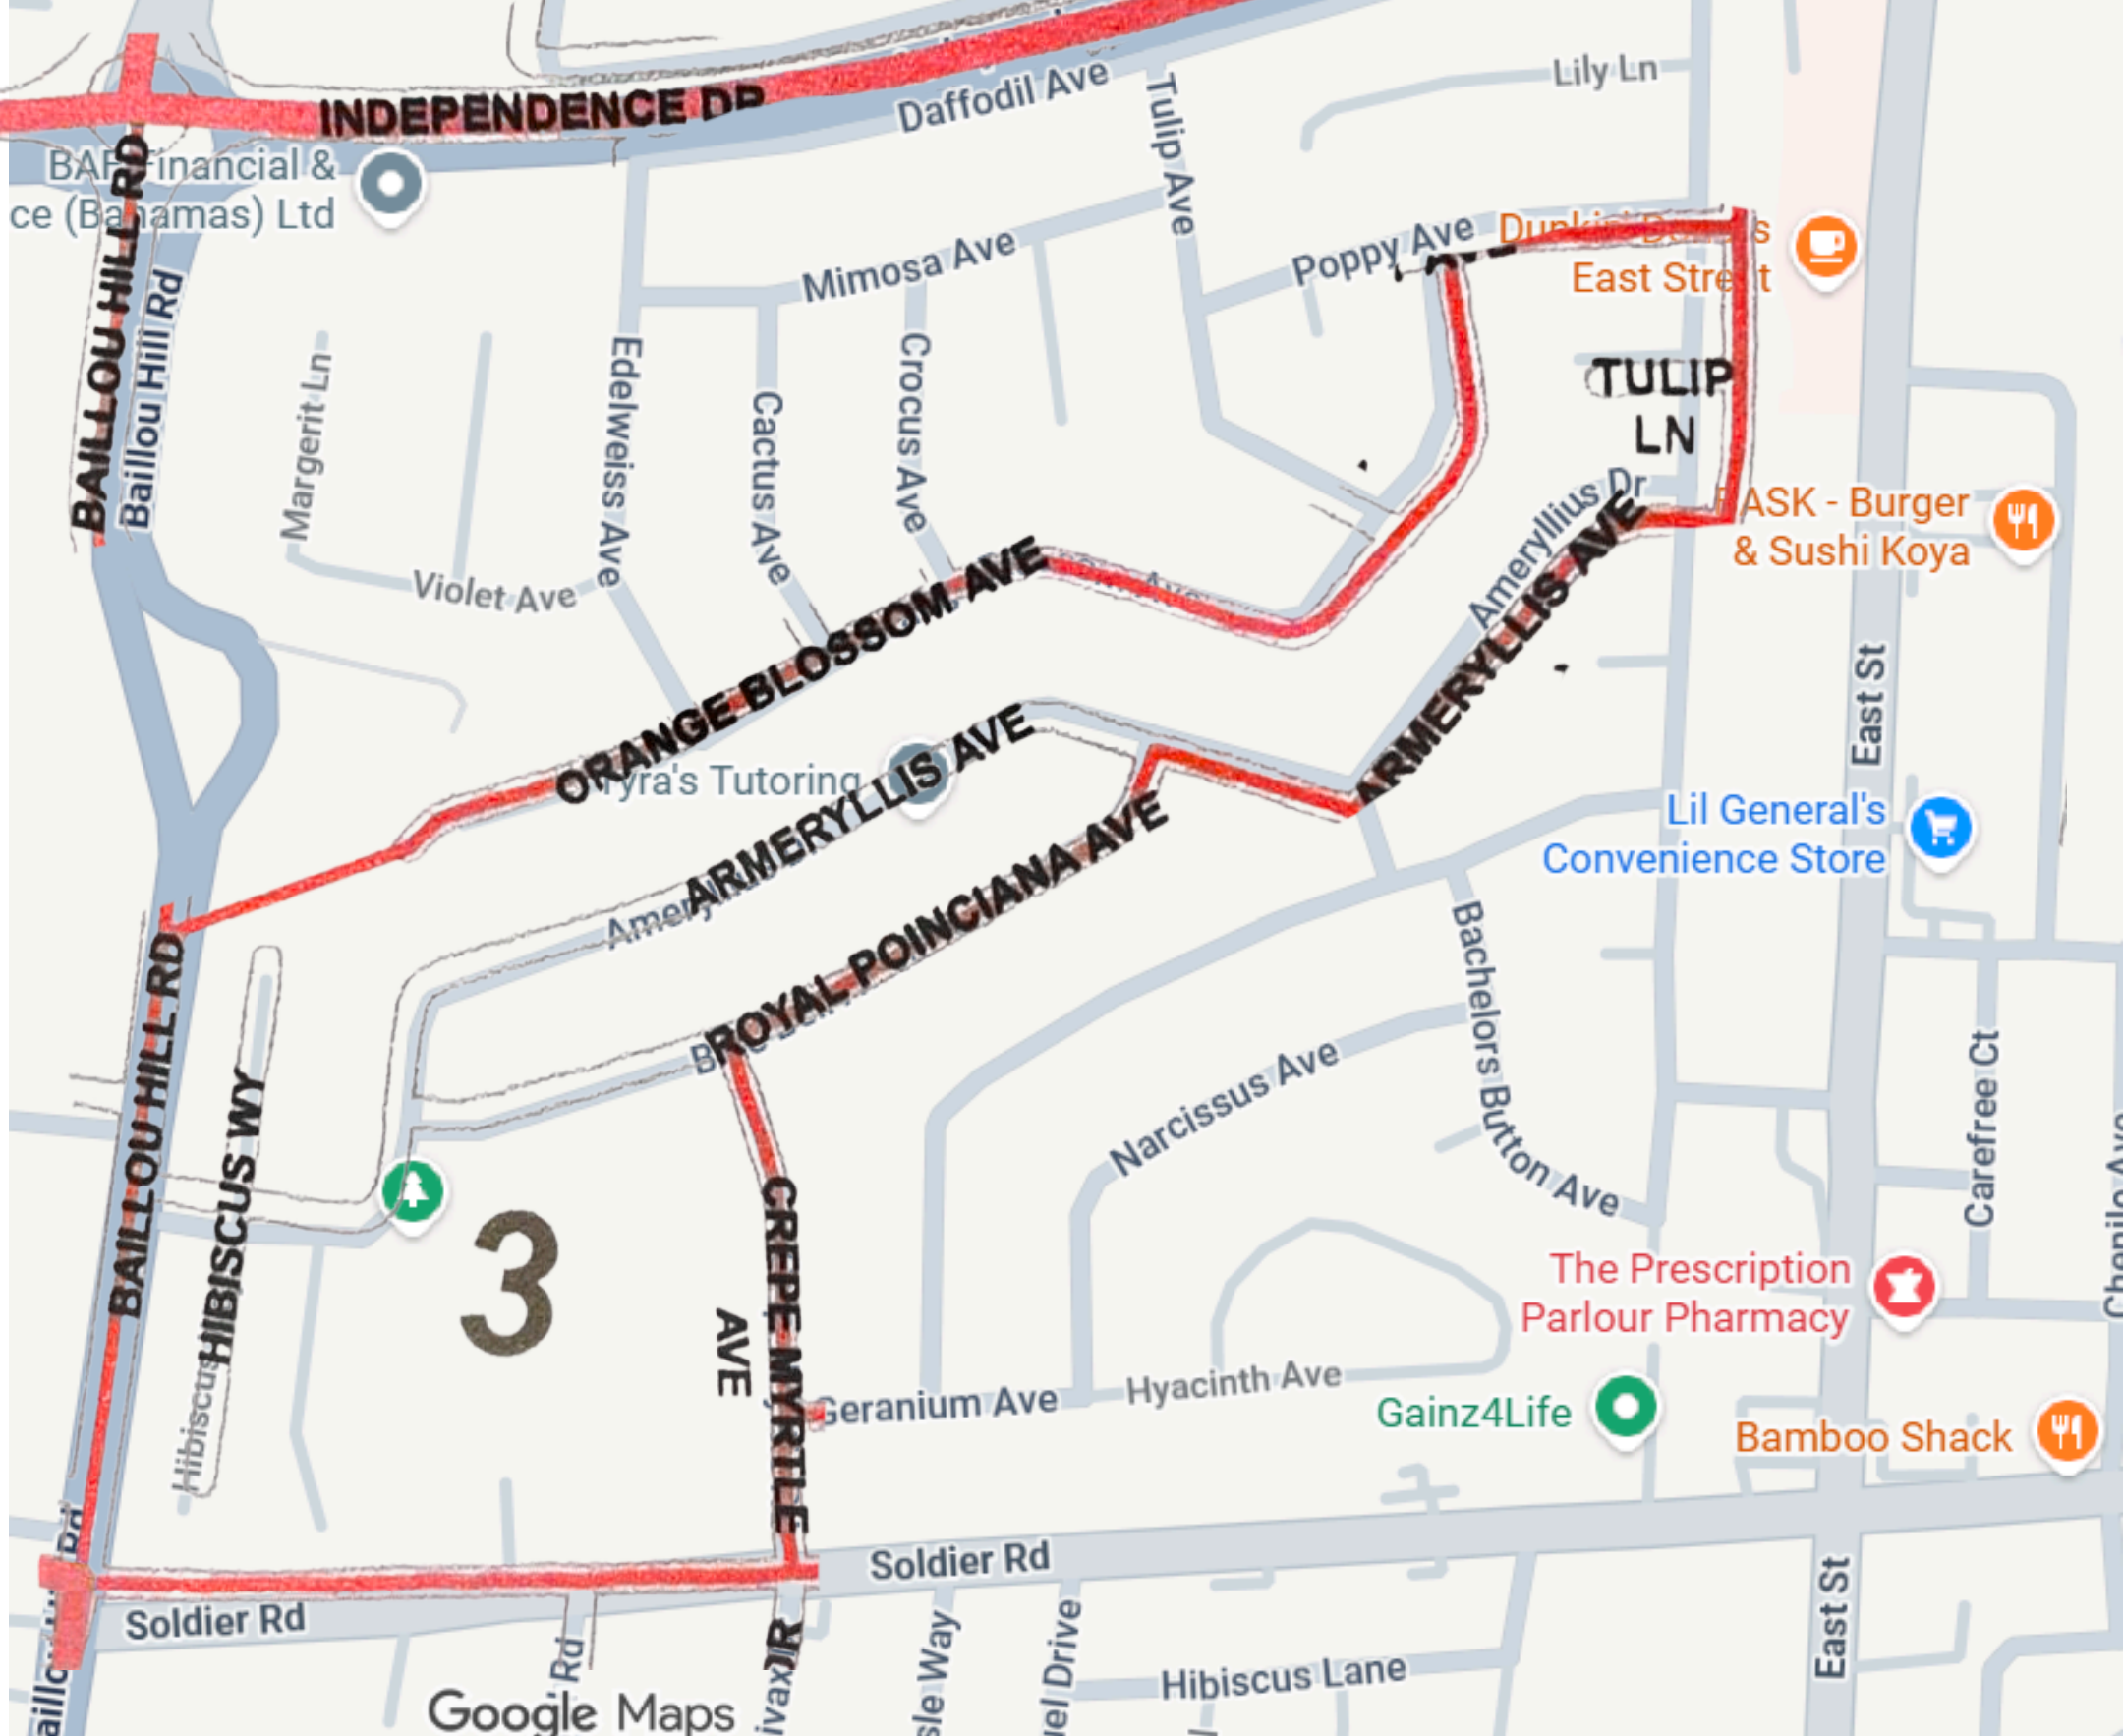

Garden Hills Polling Division

**Polling Station:
A.F. Adderly Junior High School**

Includes:

- | | | |
|-----------------|--------------------|----------------|
| Kim's Crest | Worchester Street | Lancelot Drive |
| Woodstock Road | Beaufort Lane | Sebastian Way |
| Justin Way | Crispin Street | Casbin Road |
| Warwick Terrace | Boiling Brook Road | Coventry Crest |
| | Brakenbury Drive | |

PICK RICK

vote.rickfox.com

Garden Hills Polling Division

2

**Polling Station:
A.F. Adderly Junior High School**

Includes:

Beaumontia Avenue	Daisy Lane
Bachelors Button Avenue	East Street
Armeryllis Avenue	Tulip Close
Crepe Myrtle Avenue	Royal Poincianna Avenue
Narcissus Avenue	Chrysanthemum Avenue

PICK RICK

vote.rickfox.com

Garden Hills Polling Division

3

**Polling Station:
A.F. Adderly Junior High School**

Includes:

Hibiscus Way Crepe Myrtle Avenue Poppy Avenue
Tulip Lane Royal Poinciana Avenue Soldier Road
Baillou Hill Road Orange Blossom Avenue
Armeryllis Avenue

Catnip Close
King's Terrace
Atlantis Drive
Emmanuel Drive

PICK RICK

vote.rickfox.com